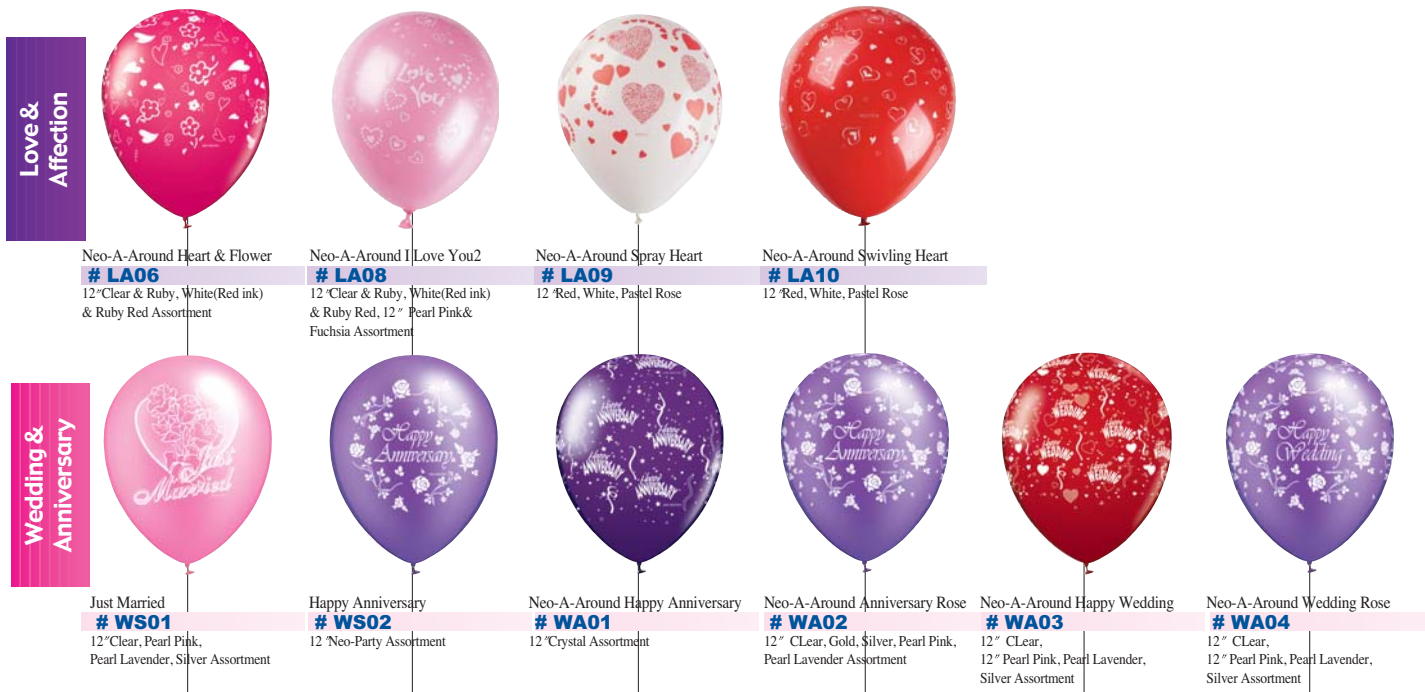

The best choice !! NEOTEX balloons.

Neoloons Line-up

▲ Neo-loons
Professional decoration balloons
5", 10", 12" Round, 6", 11" Heart

▲ Entertainer
Professional modeling balloons
260n(magic), 160n(magic), 350n(magic),
321n(apple), 454n(spiral)

▲ Tie-loons
System decoration balloons
6", 12" Tie-loons

Since 1954 years, NEOTEX company has been producing only rubber balloon in 24 hours working system with the newest automatic production facilities in the first factory in Busan, Korea and the second new factory in Gimhae, Korea.

NEO-TEX.com

THE BEST CHOICE
Neo LOONS[®]
PURE LATEX BALLOONS

Solid Color
Specialty & Entertainer
Imprints

Solid Color Latex Balloons

The 49" full vibrant colors of Neoloons make you professional colorful artist and provide a powerful palette to fulfill every creative need.

TIE-LOONS(6" & 12")

NOE-TEX full colors.

SPIRAL(454N)

Pink, Light Blue, White, Light Green, Royal Purple, Ruby Red, Mid Blue, Yellow, Orange, Assortment

HEART(6" & 11")

STANDARD - Pink, Orange, Light Green, Yellow, Red, Mid Blue, White
PEARL - White, Azure, Light Pink, Light Lavender, Mint Green, Yellow Fuchsia, Orange, Ruby red, Sapphire Blue, Emerald Green, Purple, Gold, Silver