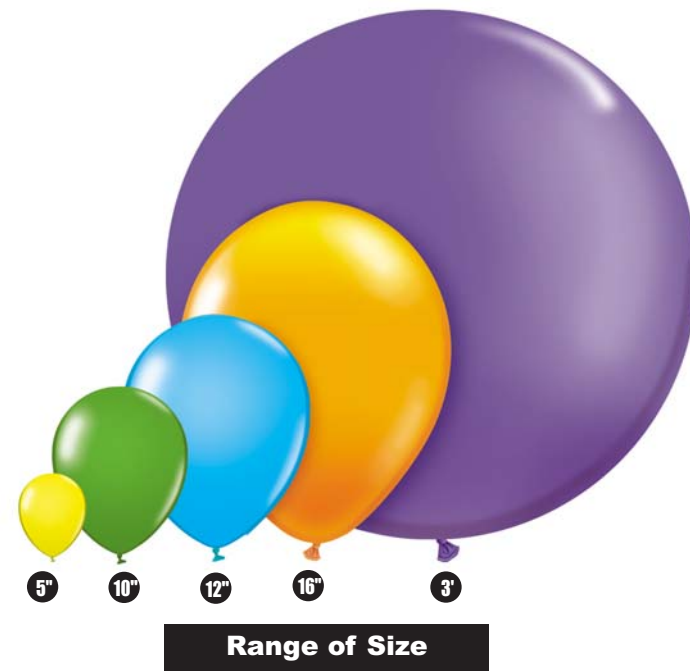

Solid Color Latex Balloons

The 49" full vibrant colors of Neoloons make you professional colorful artist and provide a powerful palette to fulfill every creative need.

VIBRANT COLORS!