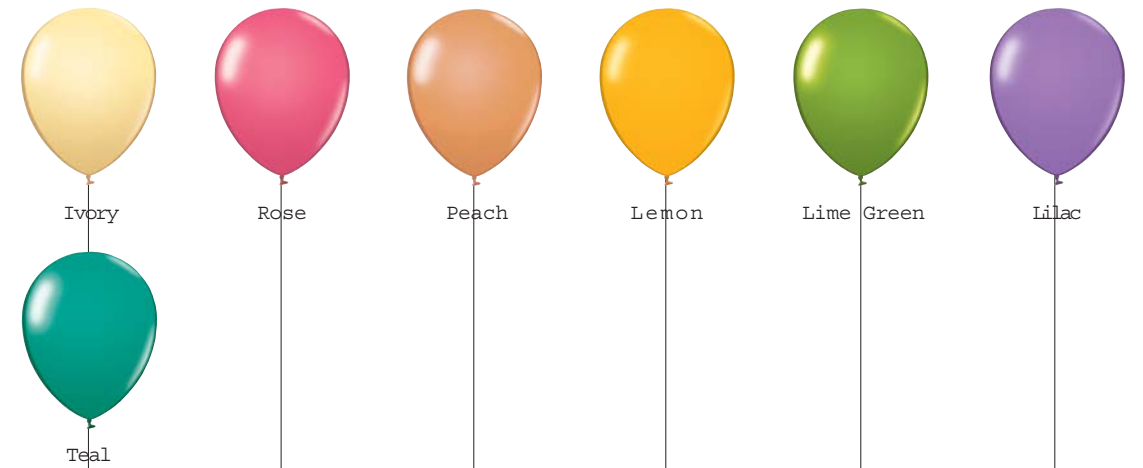

NEO-TEX.com

THE BEST CHOICE
Neo LOONS[®]
PURE LATEX BALLOONS

Solid Color
Specialty & Entertainer
Imprints

Solid Color Latex Balloons

The 49" full vibrant colors of Neoloons make you professional colorful artist and provide a powerful palette to fulfill every creative need.

VIBRANT COLORS!

Standard Colors

Crystal Colors

Pastel Colors

Pearl Colors

Specialty & Entertainer Latex Balloons

Feel the particular experience with Neoloons 160n,260n,350n Heart shape, Spiral and Tie-loons. The superior quality and unique shapes of Neoloons means your perfect satisfaction.

UNIQUE SHAPES!

MAGIC(160N)

STANDARD - Pink, Light Blue, Lavender, Green, White, Orange, Yellow, Red, Blue
CRYSTAL - Clear
PASTEL - Ivory, Rose, Peach, Lemon, Lilac, Lime Green
PEARL - Gold, Silver, White, Pink, Emerald Green, Sapphire Blue, Fuchsia, Azure, Yellow